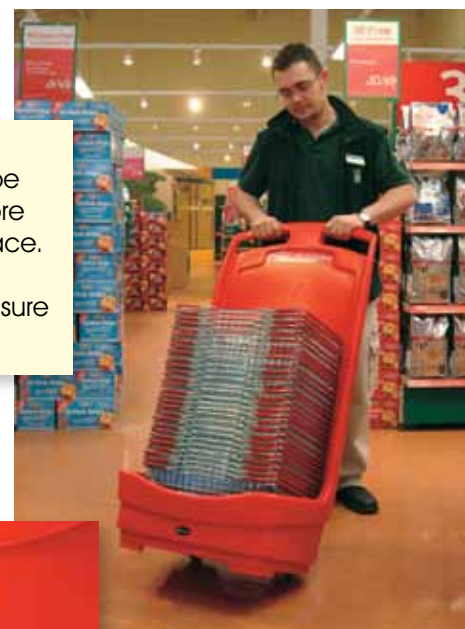

UNITS CAN BE SITED BACK TO BACK

For particular areas where basket usage is high or needs to be encouraged.

Unique Basket Grip™

For added basket retention our new unique **BASKET GRIP** holds wire baskets firmly in place when moving **MOBILE BASKET BUDDY**. Attached to a stainless steel rod on the spine of the basket housing, the **BASKET GRIP** clips onto a wire basket, holding the baskets safely and securely. (A Basket Grip extension strap is supplied for use with plastic baskets.)

SAFE AND SECURE

HELPS REDUCE THE RISK OF BACK INJURY

Easy to Move

MOBILE BASKET BUDDY is easy to move and can be relocated around the store with the baskets still in place. The integral handles on **MOBILE BASKET BUDDY** ensure easy manoeuvrability.