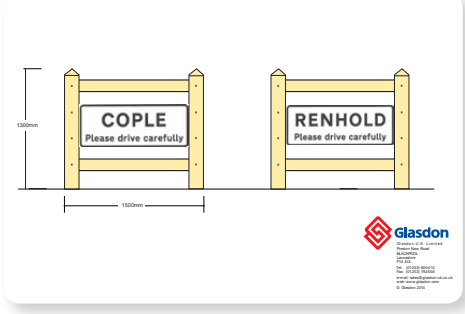

DESIGN & PERSONALISATION

We offer a free, in-house personalisation service to help you visualise how your product will look with your crest or logo.