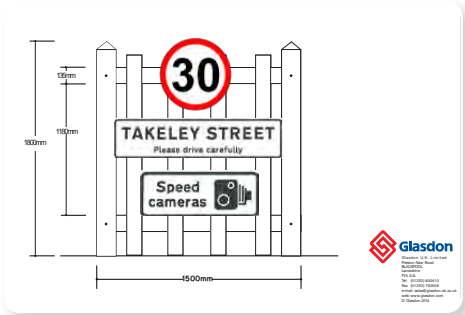

DESIGN & PERSONALISATION

We offer a free, in-house personalisation service to help you visualise how your product will look with your crest or logo.