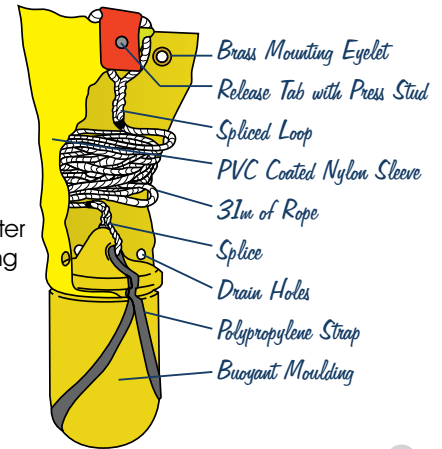

B-LINE

- **Colour:** Bright Yellow
- **Length:** 685mm
- **Diameter:** 159mm
- **Weight:** 1.3kg
- **Buoyancy:** 4.14kg
- **Rope:** 31m of 6mm diameter polypropylene floating rope. Breaking strain 550kg.
- **Sleeve:** PVC - coated nylon
- **Strap:** Polypropylene