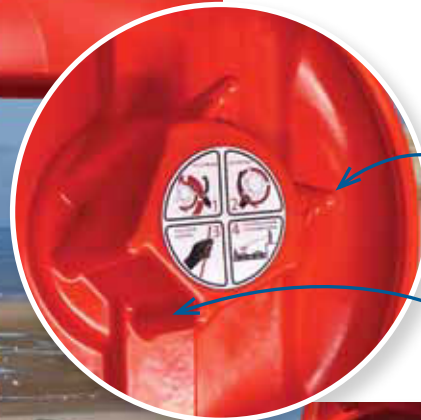

Durapol inspection indicator.

**Guardian Lifebuoy Housings are available for
600mm and 750mm Lifebuoys**

GUARDIAN 750 Housing
Holds two B-Line™ Water Rescue
Devices OR one Lifebuoy
(750mm or 600mm).

GUARDIAN 600 Housing
Holds two B-Line Water Rescue
Devices OR one 600mm
Lifebuoy.

ROPEMASTER™

Quick Release Rope Management System

Buoy and Rope Retention Tabs

Grab Handle Recess

Allows rope to be wound tightly onto the device for compact storage.

Allows the buoy and rope to be removed in a single movement with one hand.

Rail Mounting

Wall Mounting

Deterrent
Against Tampering & Theft

Toggle Latch

Holds the lid securely closed, but enables quick and easy access in an emergency.

Time Saving
Inspection Aid

Indicator shows housing HAS NOT been opened

Indicator shows housing HAS been opened

B-LINE™

Water Rescue Device

The lightweight and streamlined design of B-Line means that it can be thrown further and more accurately to the victim, increasing the chances of a successful rescue.