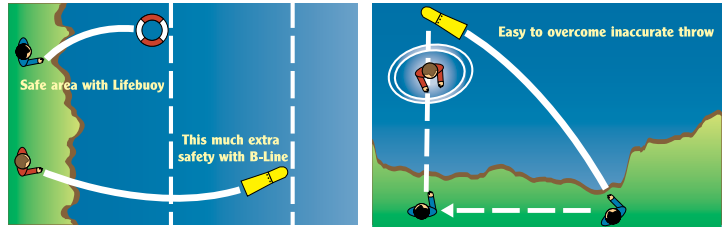

B-Line rescue device can be easily stored in a GUARDIAN Lifebuoy Housing.

Not to be mounted in direct sunlight
(if not housed in a lifebuoy housing).

Compact and portable, the B-Line rescue device is the ideal water rescue aid for carrying by emergency service vehicles, and for siting at external or internal water spaces. B-Line can also be used for ice rescue.

B-LINE

- **Colour:** Bright Yellow
- **Length:** 685mm
- **Diameter:** 159mm
- **Weight:** 1.3kg
- **Buoyancy:** 4.14kg
- **Rope:** 31m of 6mm diameter polypropylene floating rope. Breaking strain 550kg.
- **Sleeve:** PVC - coated nylon
- **Strap:** Polypropylene