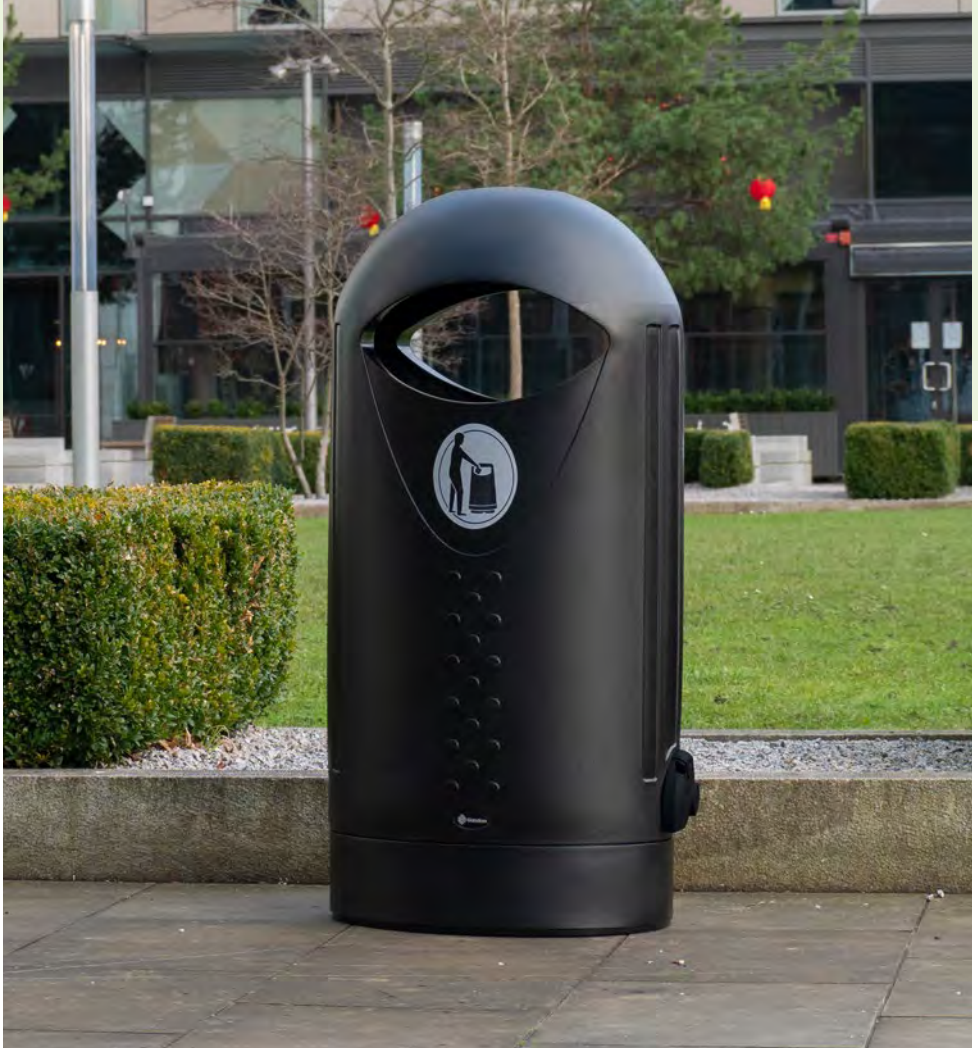

FOOD WASTE RECYCLING BINS

Our food waste recycling bins are ideal for kitchens, canteens, food courts and any other areas where food is prepared or consumed. The easy to use foot pedals and large apertures make food waste disposal effortless and hygienic.

Nexus® Evolution City Duo Recycling Bin

Nexus® City 140 Recycling Bin

Electra™ Curve 85 Recycling Bin

Nexus® 200 Recycling Bin

OUTDOOR LITTER BINS

We recognise that waste management requirements may completely differ from one organisation or setting to another. That's why we supply a variety of different litter bins that will suit all styles, budgets and requirements. All of our litter bins are easy to clean and never need painting, giving you an attractive and highly functional waste container for many years.